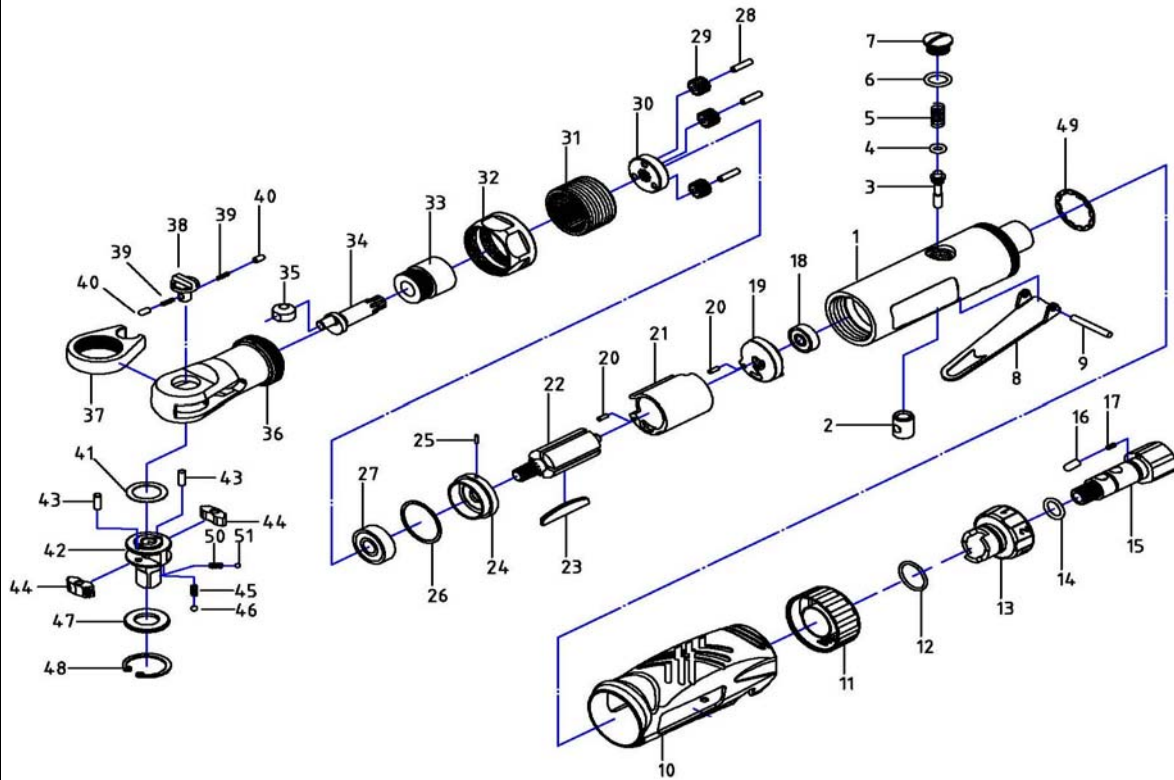

**B-2414**  
**1/4" AIR RATCHET WRENCH (TWO PAWL)**

No.	Parts No.	Description	Q'ty
1	B241455550AT-01	Housing	1
2	B241455550AT-02	Valve Bushing	1
3	B241455550AT-03	Valve Stem	1
4	B241455550AT-04	O-Ring	1
5	B241455550AT-05	Spring	1
6	B241455550AT-06	O-Ring	1
7	B241455550AT-07	Valve Plug	1
8	B241455550AT-08	Trigger	1
9	B241455550AT-09	Trigger Pin	1
10	B241455550AT-10	Handle Cover	1
11	B241455550AT-11	Muffler Cover	1
12	B241455550AT-12	O-Ring	1
13	B241455550AT-13	Air Regulator	1
14	B241455550AT-14	O-Ring	1
15	B241455550AT-15	Inlet Connector	1
16	B241455550AT-16	Set Pin	1
17	B241455550AT-17	Spring	1
18	B241455550AT-18	Bearing	1
19	B241455550AT-19	End Plate	1
20	B241455550AT-20	Pin	2
21	B241455550AT-21	Cylinder	1
22	B241455550AT-22	Rotor	1
23	B241455550AT-23	Rotor Balde	4
24	B241455550AT-24	Front Plate	1
25	B241455550AT-25	Pin	1
26	B241455550AT-26	Ring	1
27	B241455550AT-27	Bearing	1
28	B241455550AT-28	Pin	3

No.	Parts No.	Description	Q'ty
29	B241455550AT-29	Gear	3
30	B241455550AT-30	Gear Plate	1
31	B241455550AT-31	Thread Ring Gear	1
32	B241455550AT-32	Cap	1
33	B241455550AT-33	Bushing	1
34	B241455550AT-34	Crank Shaft	1
35	B241455550AT-35	Drive Bushing	1
36	B241455550AT-36	Ratchet Housing	1
37	B241455550AT-37	Ratchet Yoke	1
38	B241455550AT-38	Reverse Button	1
39	B241455550AT-39	Spring	2
40	B241455550AT-40	Set Pin	2
41	B241455550AT-41	Washer	1
42	B241455550AT-42A	Ratchet Anvil 1/4" [ST-55550T]	1
43	B241455550AT-43	Pin	1
44	B241455550AT-44	Ratchet Pawl	2
45	B241455550AT-45	Spring	2
46	B241455550AT-46	Steel Ball	2
47	B241455550AT-47A	Washer [ST-55550T]	1
48	B241455550AT-48	Retainer Ring	1
49	B241455550AT-49	Washer	1
50	B241455550AT-50A	Spring [ST-55550T]	1
51	B241455550AT-51A	Steel Ball [ST-55550T]	1