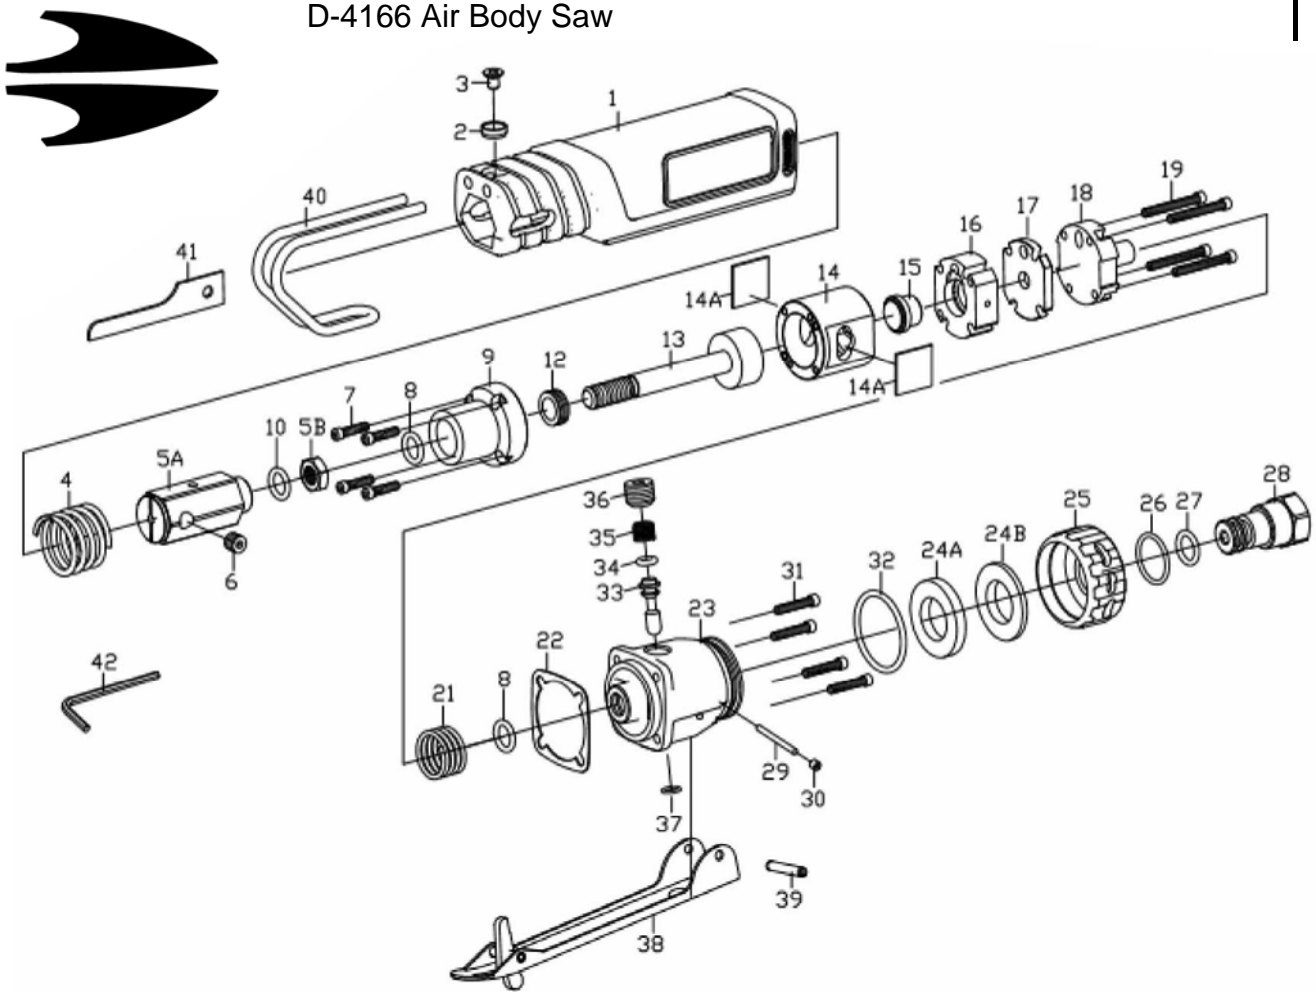

D-4166 Air Body Saw

No.	Parts No.	Description	Q'ty	No.	Parts No.	Description	Q'ty
1	D41666007-01	Body	1	24A	D41666007-24A	Muffer	1
2	D41666007-02	Spacer	1	24B	D41666007-24B	Foam	1
3	D41666007-03	Screw	1	25	D41666007-25	Muffer Cap	1
4	D41666007-04	Shock Absorbent Spring	1	26	D41666007-26	O-Ring	1
5A	D41666007-05A	3mm Blade Holder Ass'y	1	27	D41666007-27	O-Ring	1
5B	D41666007-05B	Screw	1	28	D41666007-28A	Air Inlet (PT19)	1
6	D41666007-06	Set Screw	1	28	D41666007-28B	Air Inlet (NPT18)	1
7	D41666007-07	Screw	4	29	D41666007-29	Front Dowel Pin	1
8	D41666007-08	O-Ring	2	30	D41666007-30	Set Screw (M3xL:3)	1
9	D41666007-09	Cylinder Head Ass'y	1	31	D41666007-31	Screw (M3xL:14)	4
10	D41666007-10	O-Ring	1	32	D41666007-32	O-Ring	1
12	D41666007-12	Bumper	1	33	D41666007-33	Valve Stem	1
13	D41666007-13	Piston Ass'y	1	34	D41666007-34	O-Ring	1
14	D41666007-14	Cylinder	1	35	D41666007-35	Spring	1
14A	D41666007-14A	Muffer	2	36	D41666007-36	1/8 Set Screw	1
15	D41666007-15	Automatic Valve	1	37	D41666007-37	O-Ring	1
16	D41666007-16	Valve Chest	1	38	D41666007-38	Safety Lever Ass'y	1
17	D41666007-17	Valve Seat	1	39	D41666007-39	Spring Pin	1
18	D41666007-18	Adaptor	1	40	D41666007-40	Saw Blade Guide	1
19	D41666007-19	Screw	4	41	D41666007-41A	18T Saw Blade	1
21	D41666007-21	Spring	1	41	D41666007-41B	24T Saw Blade	1
22	D41666007-22	Spacer	1	41	D41666007-41C	32T Saw Blade	1
23	D41666007-23	Admission Valve Main Body	1	42	D41666007-42	3mm Hex Wrench	1