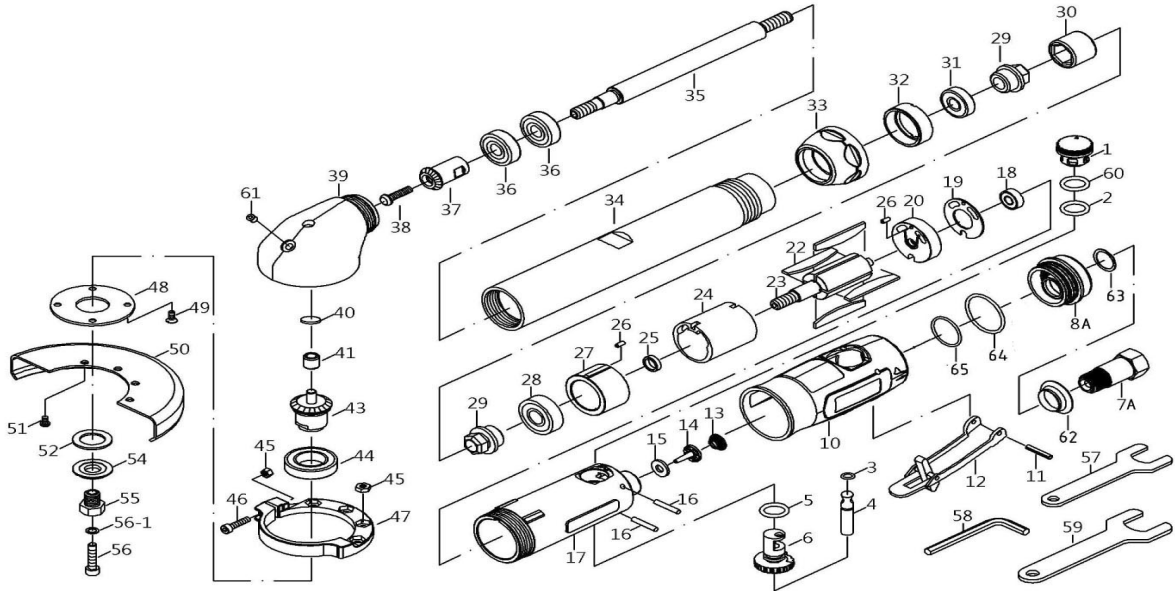

I-9400
EXTENDED 4" REVERSIBLE AIR ANGLE CUTTER

No.	Parts No.	Description	Q'ty
1	I94007841-01	Regulator	1
2	I94007841-02	O-Ring (AS015)	1
3	I94007841-03	O-Ring (3.5x1.4)	1
4	I94007841-04	Valve Stem	1
5	I94007841-05	O-Ring (P10)	1
6	I94007841-06	Regulator	1
7A	I94007841-07A	Air Inlet	1
8A	I94007841-08A	Exhaust Sleeve	1
10	I94007841-10	Protecting Rubber	1
11	I94007841-11	Pin	1
12	I94007841-12	Lever	1
13	I94007841-13	Spring	1
14	I94007841-14	Valve	1
15	I94007841-15	Washer (6x13.8x1.6T)	1
16	I94007841-16	Pin (2.8x25.8L)	2
17	I94007841-17	Housing	1
18	I94007841-18	Bearing (626)	1
19	I94007841-19	Washer (17x33.2x0.8T)	1
20	I94007841-20	Rear Plate	1
22	I94007841-22	Rotor Blade	4
23	I94007841L-23	Rotor [For I94007841L]	1
24	I94007841-24	Cylinder	1
25	I94007841-25	Bearing Spacer	1
26	I94007841-26	Pin (2.5x6L)	2
27	I94007841-27	Front Plate	1
28	I94007841-28	Bearing (6000ZZ)	1
29	I94007841L-29	Coupling Nut [For I94007841L]	1
30	I94007841L-30	Coupling [For I94007841L]	1
31	I94007841L-31	Bearing (699) [For I94007841L]	1
32	I94007841-32	Nut	1
33	I94007841-33	Clamp Nut	1