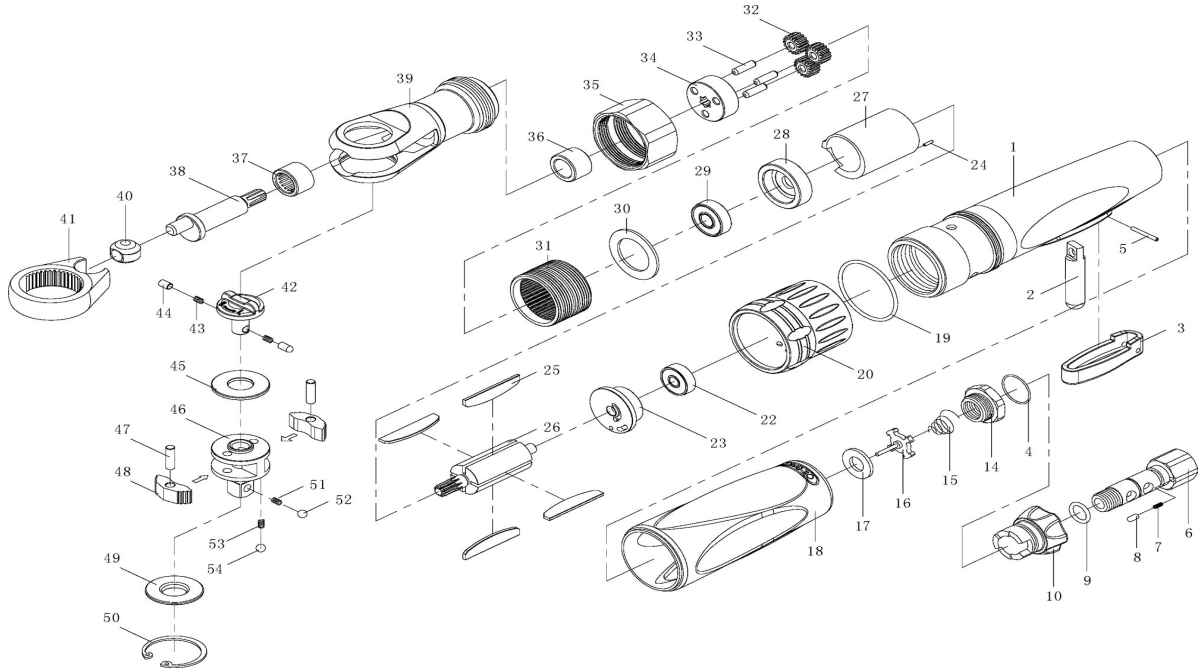

B-2538-SM B-2512-SM

B-2538 3/8" AIR RATCHET WRENCH

B-2512 1/2" AIR RATCHET WRENCH

No.	Parts No.	Description	Q'ty
1	B2512M3002-01	Motor Housing	1
2	B2512M3002-02	Valve Stem	1
3	B2512M3002-03	Throttle	1
4	B2512M3002-04	O-Ring	1
5	B2512M3002-05	Pin	1
6	B2512M3002-06	Air Inlet	1
7	B2512M3002-07	Spring	1
8	B2512M3002-08	Lock Pin	1
9	B2512M3002-09	O-Ring	1
10	B2512M3002-10	Valve Plug	1
14	B2512M3002-14	Cap	1
15	B2512M3002-15	Spring	1
16	B2512M3002-16	Throttle Valve	1
17	B2512M3002-17	Valve Seat	1
18	B2512M3002-18	Plastic Grip	1
19	B2512M3002-19	O-Ring	1
20	B2512M3002-20	Exhaust Deflector	1
22	B2512M3002-22	Bearing	1
23	B2512M3002-23	Rear Plate	1
24	B2512M3002-24	Pin	1
25	B2512M3002-25	Rotor Blade	4
26	B2512M3002-26	Rotor	1
27	B2512M3002-27	Cylinder	1
28	B2512M3002-28	Front Plate	1
29	B2512M3002-29	Bearing	1

No.	Parts No.	Description	Q'ty
30	B2512M3002-30	Washer	1
31	B2512M3002-31	Thread Ring Gear	1
32	B2512M3002-32	Gear	3
33	B2512M3002-33	Pin	3
34	B2512M3002-34	Gear Plate	1
35	B2512M3002-35	Locking Nut	1
36	B2512M3002-36	Bushing	1
37	B2512M3002-37	Needle Bearing	1
38	B2512M3002-38	Ratchet Pawl	1
39	B2512M3002-39	Ratchet Housing	1
40	B2512M3002-40	Drive Bushing	1
41	B2512M3002-41	Ratchet Voke	1
42	B2512M3002-42	Reverse Switch	1
43	B2512M3002-43	Spring	2
44	B2512M3002-44	Sleeve	2
45	B2512M3002-45	Washer	1
46	B2538M3003-46	3/8" Ratchet Anvil (Incl. 51,52) [B-2538]	1
	B2512M3002-46	1/2" Ratchet Anvil (Incl. 51,52) [B-2512]	1
47	B2512M3002-47	Pin	2
48	B2512M3002-48	Ratchet Pawl	2
	B2538M3003-49	Washer [B-2538]	1
49	B2512M3002-49	Washer [B-2512]	1
50	B2512M3002-50	Retainer Ring	1
53	B2512M3002-53	Spring	2
54	B2512M3002-54	Steel Ball	2