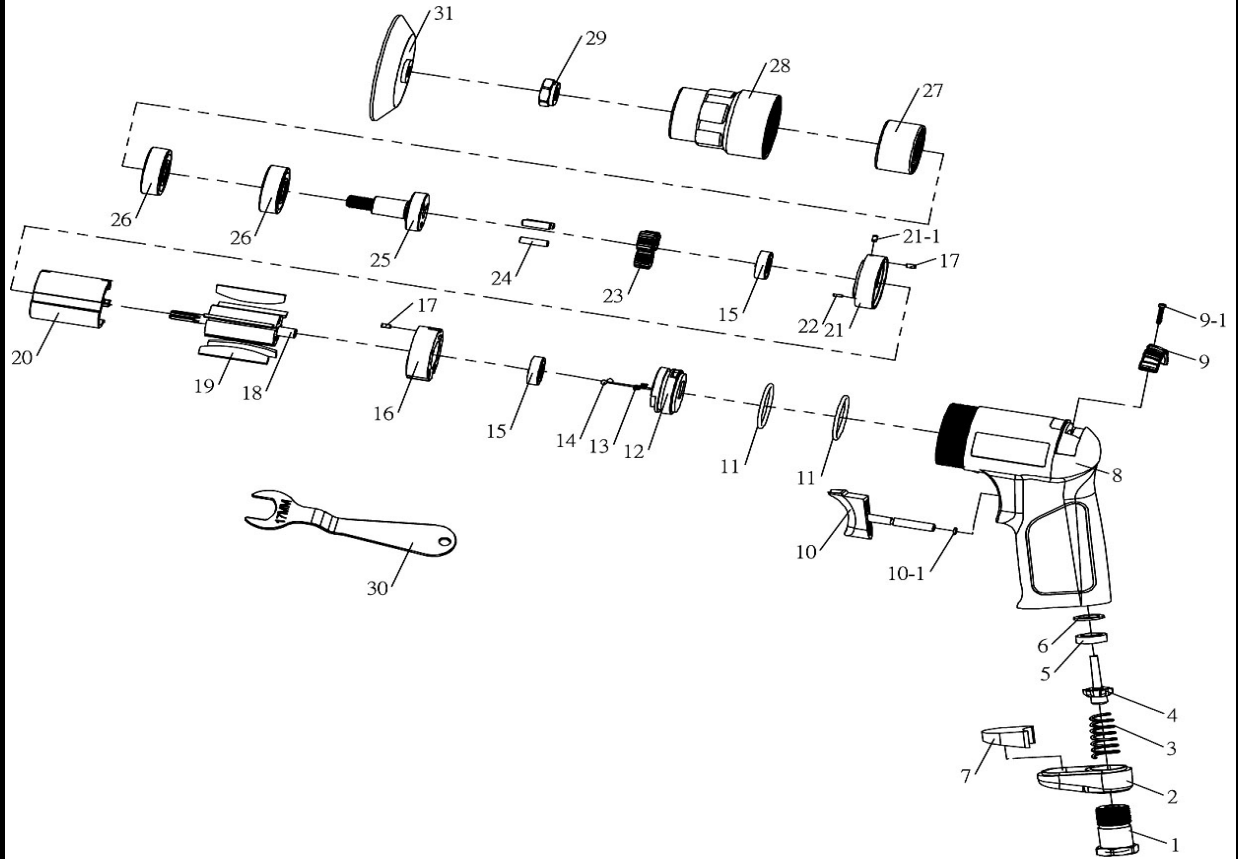

**C-3855-SM  
3" AIR POLISHER -COMPOSITE HOUSING**

No.	Parts No.	Description	Q'ty
1	C-3855C121-01	Inlet Bushing	1
2	C-3855C121-02	Deflector	1
3	C-3855C121-03	Valve Spring	1
4	C-3855C121-04	Valve	1
5	C-3855C121-05	Valve Seat	1
6	C-3855C121-06	Spacer	1
7	C-3855C121-07	Silencer	1
8	C-3855C121-08	Composite Housing	1
9	C-3855C121-09	Reverse Valve Lever	1
9-1	C-3855C121-09-1	Taping Screw (Φ2.3x12L)	1
10	C-3855C121-10	Trigger	1
10-1	C-3855C121-10-1	O-Ring (3x1)	1
11	C-3855C121-11	O-Ring (27x2)	2
12	C-3855C121-12	Valve Body	1
13	C-3855C121-13	Spring	1
14	C-3855C121-14	Detent Ball (3mm)	1
15	C-3855C121-15	Ball Bearing (626ZZCNL/L542)	2

No.	Parts No.	Description	Q'ty
16	C-3855C121-16	Rear Plate	1
17	C-3855C121-17	Spring Pin	2
18	C-3855C121-18	Rotor	1
19	C-3855C121-19	Rotor Blade	5
20	C-3855C121-20	Cylinder	1
21	C-3855C121-21	Front Plate	1
21-1	C-3855C121-21-1	Spring Pin (M2.5x4)	1
22	C-3855C121-22	Pin (Φ1.5x4.8L)	1
23	C-3855C121-23	Idle Gear	3
24	C-3855C121-24	Pin (Φ4x15.6)	3
25	C-3855C121-25	Spindle	1
26	C-3855C121-26	Ball Bearing (6201ZZ)	2
27	C-3855C121-27	Ring Gear	1
28	C-3855C121-28	Front Housing	1
29	C-3855C121-29	Spindle Nut	1
30	C-3855C121-30	Wrench	1
31	C-3855C121-31	Pad	1