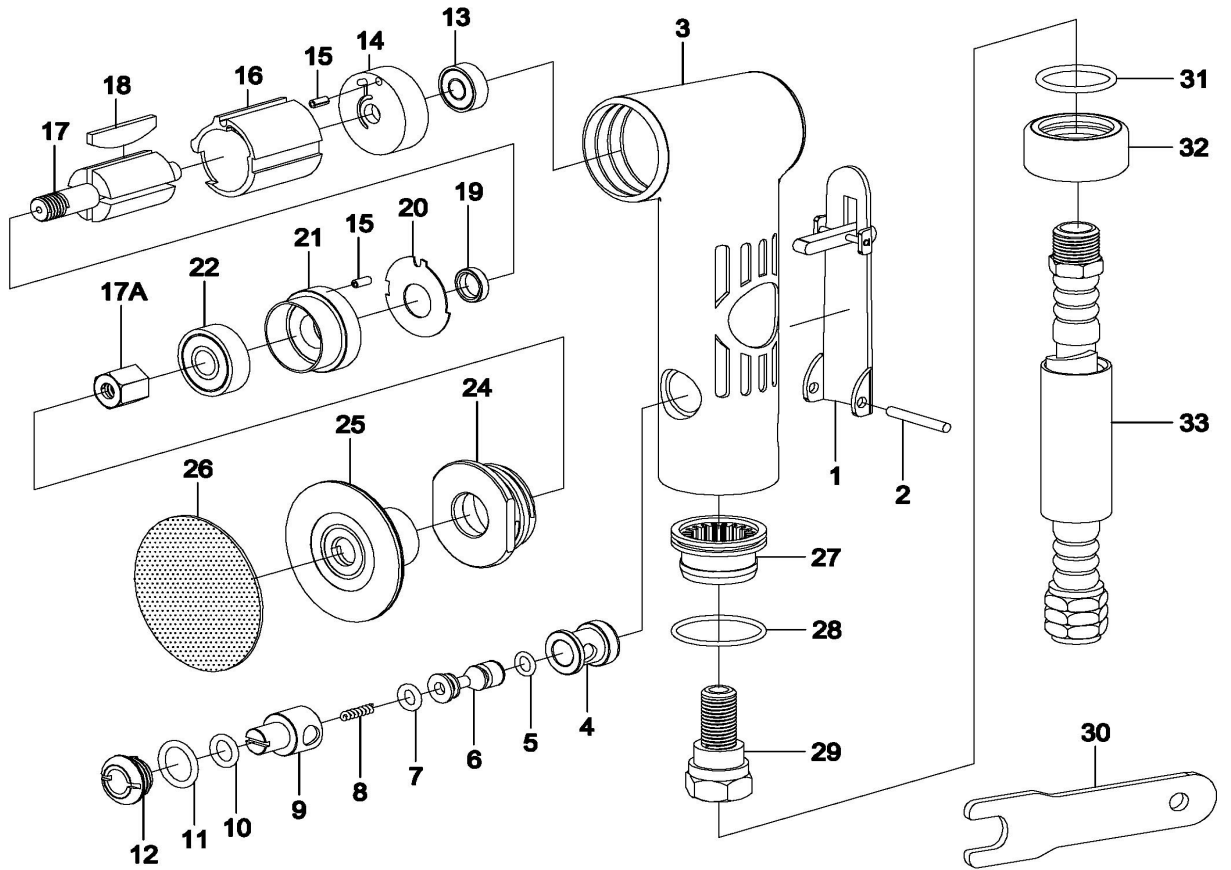

C-3865-SM
2" GEARLESS ANGLE AIR SANDER

No.	Parts No.	Description	Q'ty
1	C38657161-01	Throttle Lever	1
2	C38657161-02	Spring Pin	1
3	C38657161-03	Housing	1
4	C38657161-04	Valve Bushing	1
5	C38657161-05	O-Ring	1
6	C38657161-06	Valve Stem	1
7	C38657161-07	O-Ring	1
8	C38657161-08	Valve Spring	1
9	C38657161-09	Air Controller	1
10	C38657161-10	O-Ring	1
11	C38657161-11	O-Ring	1
12	C38657161-12	Valve Screw	1
13	C38657161-13	Bearing	1
14	C38657161-14	End Plate	1
15	C38657161-15	Pin	2
16	C38657161-16	Cylinder	1
17	C38657161-17	Rotor	1

No.	Parts No.	Description	Q'ty
17A	C38657161-17A	Hex. Nut	1
18	C38657161-18	Rotor Blade	4
19	C38657161-19	Collar	1
20	C38657161-20	Steel Plate	1
21	C38657161-21	Front Plate	1
22	C38657161-22	Bearing	1
24	C38657161-24	Lock Ring	1
25	C38657161-25	Disc Holder	1
26	C38657161-26	Sanding Disc	1
27	C38657161-27	Exhaust Sleeve	1
28	C38657161-28	O-Ring	1
29	C38657161-29	Air Inlet	1
30	C38657161-30	Wrench (11mm)	1
31	C38657161-31	O-Ring	1
32	C38657161-32	Clamp Ring	1
33	C38657161-33	Air Hose Ass'y	1