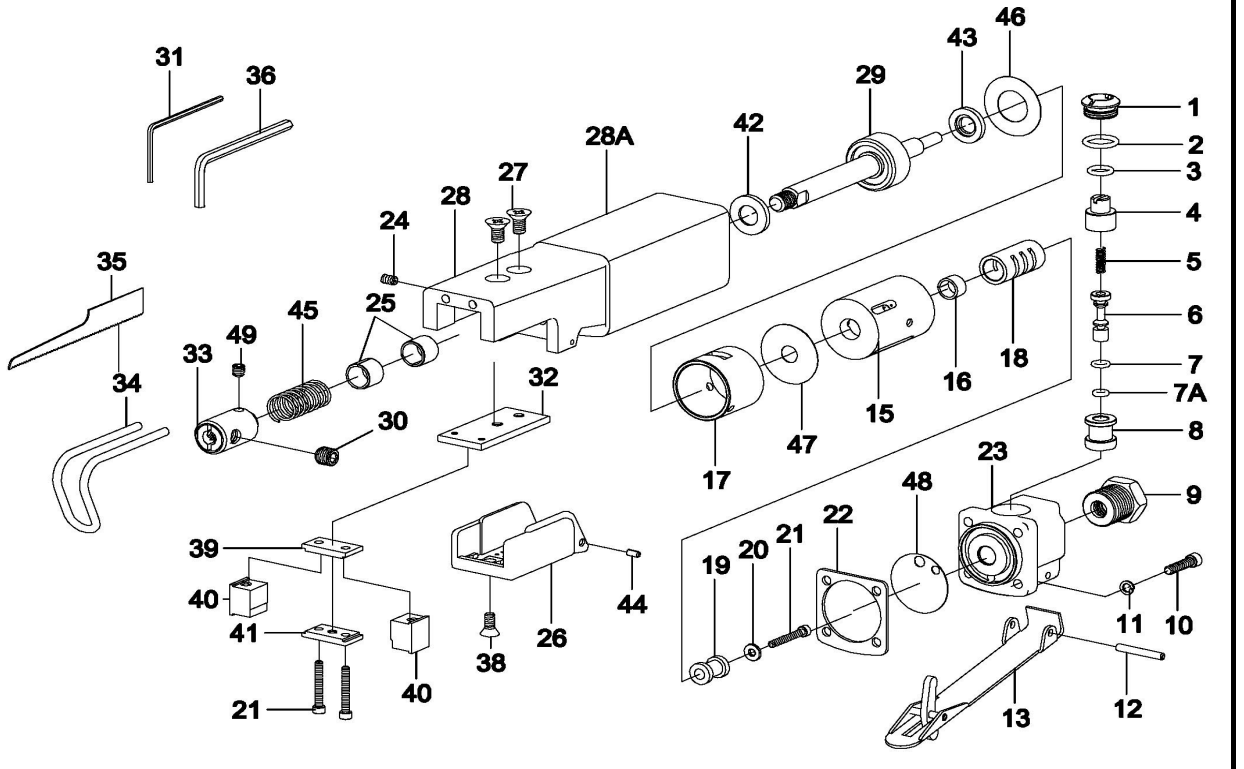

D-4130-SM  
AIR BODY SAW

No.	Parts No.	Description	Q'ty
1	D41306611F-01	Valve Screw	1
2	D41306611F-02	O-Ring	1
3	D41306611F-03	O-Ring	1
4	D41306611F-04	Air Controller	1
5	D41306611F-05	Valve Spring	1
6	D41306611F-06	Valve Stem	1
7	D41306611F-07	O-Ring	1
7A	D41306611F-07A	O-Ring	1
8	D41306611F-08	Valve Bushing	1
9	D41306611F-09	Inlet Bushing	1
10	D41306611F-10	Cap Screw	4
11	D41306611F-11	Washer	4
12	D41306611F-12	Lever Pin	1
13	D41306611F-13	Throttle Lever	1
15	D41306611F-15	Valve Case	1
16	D41306611F-16	Bush	1
17	D41306611F-17	Cylinder	1
18	D41306611F-18	Valve Sleeve	1
19	D41306611F-19	Actuate Valve	1
20	D41306611F-20	Washer	1
21	D41306611F-21	Cap Screw	3
22	D41306611F-22	Gasket	1
23	D41306611F-23	Valve Block	1
24	D41306611F-24	Set Screw	2
25	D41306611F-25	Bush	2
26	D41306611F-26	Chuck Cover	1

No.	Parts No.	Description	Q'ty
27	D41306611F-27	Screw	2
28	D41306611F-28	Housing	1
28A	D41306611F-28A	Plastic Wrapp	1
29	D41306611F-29	Piston Ass'y	1
30	D41306611F-30	Set Screw	2
31	D41306611F-31	Service Wrench (2mm)	1
32	D41306611F-32	Guide Plate	1
33	D41306611F-33	Blade Chuck	1
34	D41306611F-34A	Work Guide (Long)	1
	D41306611F-34B	Work Guide (Short)	1
35	D41306611F-35A	Blade (32T)	1
	D41306611F-35B	Blade (24T)	1
36	D41306611F-36	Service Wrench (4mm)	1
38	D41306611F-38	Screw	1
39	D41306611F-39	Upper Wear Shoe	1
40	D41306611F-40	Blade Guide	2
41	D41306611F-41	Bridge	1
42	D41306611F-42	Front Bumper	1
43	D41306611F-43	Rear Bumper	1
44	D41306611F-44	Roll Pin	2
45	D41306611F-45	Spring	1
46	D41306611F-46	Packing	1
47	D41306611F-47	Packing	1
48	D41306611F-48	Packing	1
49	D41306611F-49	Set Screw	1