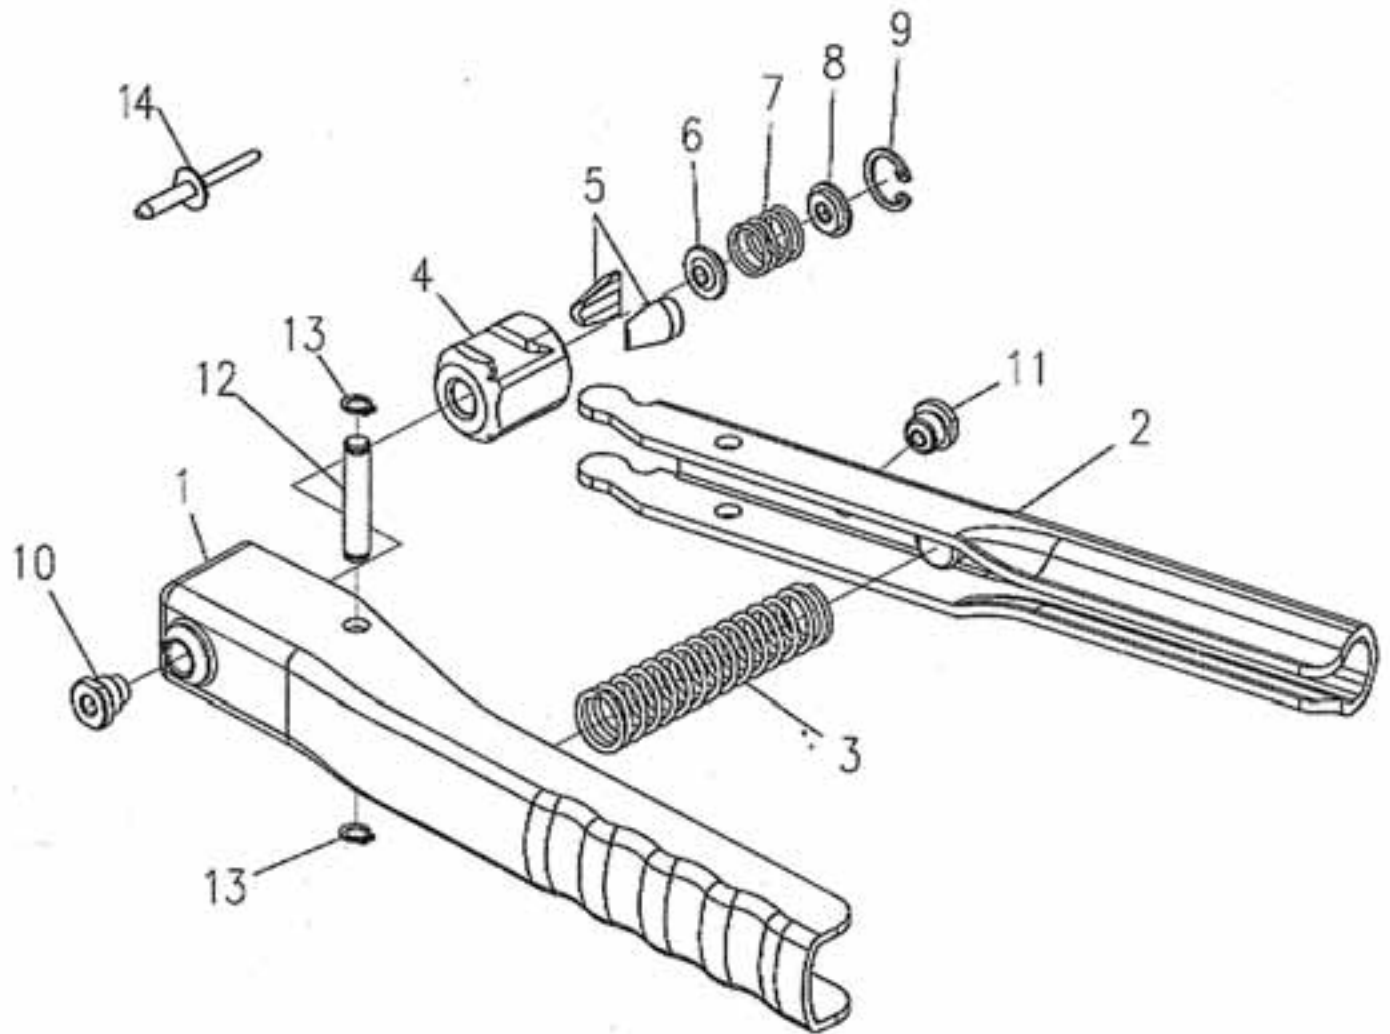

**CT-887A**

**Plastic Rivet Pliers**

Ref. No.	Part No.	Description	Qty /Tool	Ref. No.	Part No.	Description	Qty /Tool
1	SPCT887001	Handle	1	9	SPCT887009	Retaining Ring	1
2	SPCT887002	Handle	1	10	SPCT887010	Screw 4	1
3	SPCT887003	Spring	1	11	SPCT887011	Screw 3	1
4	SPCT887004	Chuck Housing	1	12	SPCT887012	Pin	1
5	SPCT887005	Chuck	2	13	SPCT887013	Retaining Ring	2
6	SPCT887006	Washer	1	14	SPCT887014	Riveter(4.9X17.5L)	1
7	SPCT887007	Spring	1		SPCT887015	Riveter(6.2x25L)	1
8	SPCT887008	Washer	1				