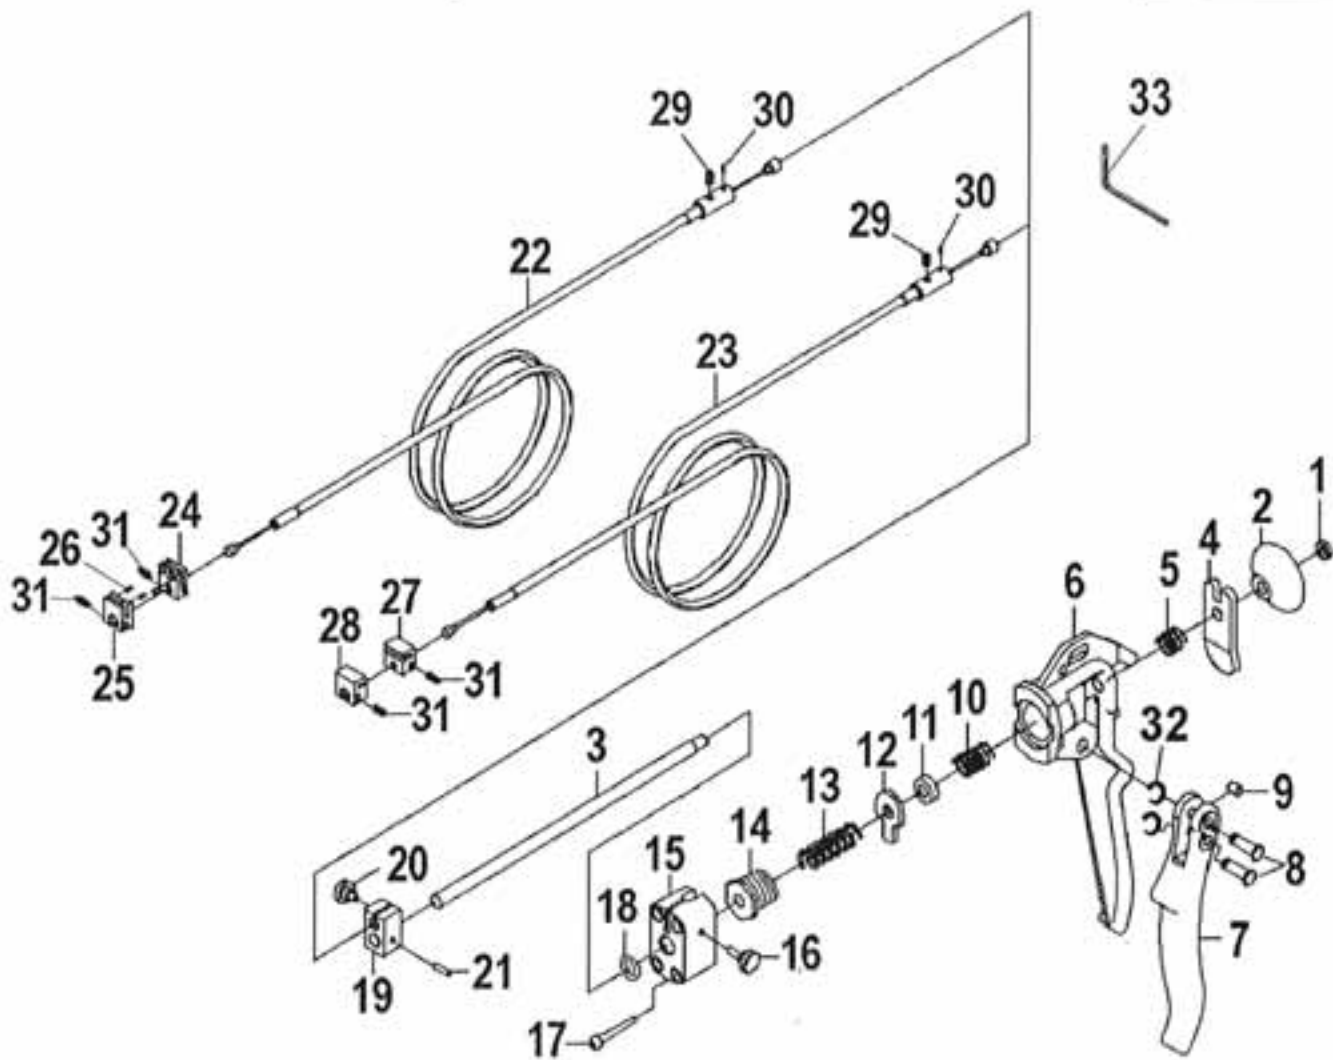

Schlauchschellen-Zange SZ-3000

Hose Clamp Pliers

Ref. No.	Part No.	Description	Qty /Tool	Ref. No.	Part No.	Description	Qty /Tool
1	SPT02543001	Nut	1	19	SPT02543019	Clamp	1
2	SPT02543002	Plastic Holder	1	20	SPT02543020	Screw Knob	1
3	SPT02543003	Spindle	1	21	SPT02543021	Pin NRØ3x15L	1
4	SPT02543004	Releaser	1	22	SPT02543022A	Hose Wire Assembly (Black)	1
5	SPT02543005	Spring	1	23	SPT02543023A	Hose Wire Assembly (Red)	1
6	SPT02543006	Pliers Housing	1	24	SPT02543024A	Clamp	1
7	SPT02543007	Trigger	1	25	SPT02543025A	Clamp	1
8	SPT02543008	Lock Pin	2	26	SPT02543026	Pin NRØ2x7.8L	2
9	SPT02543009	Bushing	2	27	SPT02543027A	Clamp	1
10	SPT02543010	Spring	1	28	SPT02543028A	Clamp	1
11	SPT02543011	PU Washer	1	29	SPT02543029	Screw C04004MB	2
12	SPT02543012	Pusher Plate	1	30	SPT02543030	Pin NRØ2x5L	2
13	SPT02543013	Spring	1	31	SPT02543031	Screw C04005MB	4
14	SPT02543014	Bushing	1	32	SPT02543032	E-Ring	2
15	SPT02543015	Wire Holder	1	33	SPT02543033	Hex. Wrench (2mm)	1
16	SPT02543016	Screw Knob	1				
17	SPT02543017	Screw K04030MB	4				
18	SPT02543018	O-Ring AS-110	1	SK	SPT025430SK	Service Kit Ref. No.-- 5, 10, 13, 18	