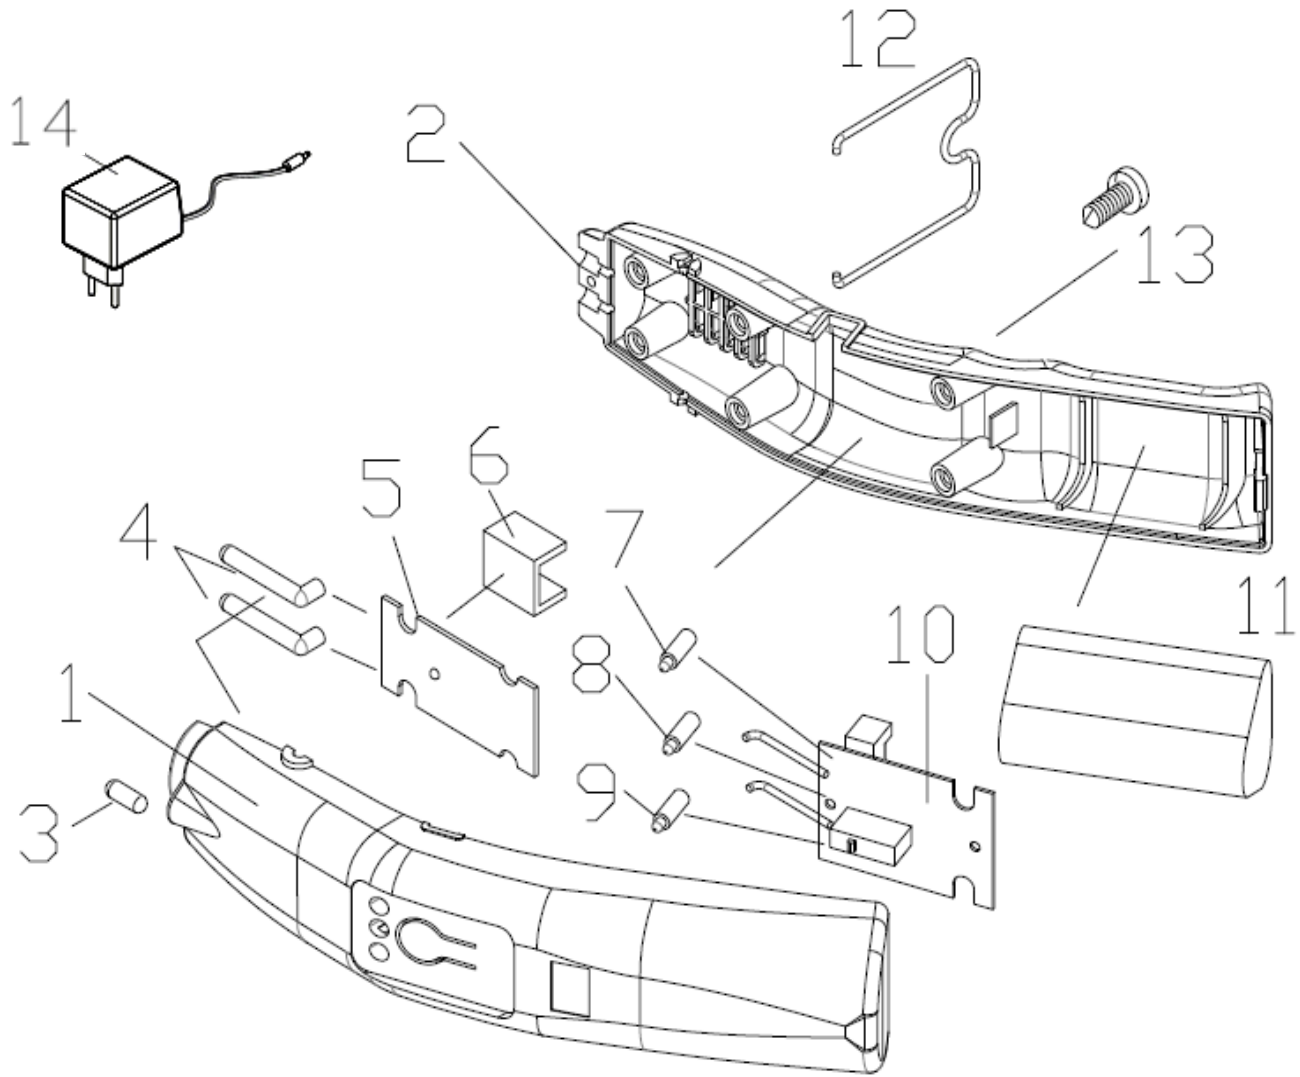

877133 Cordless Hot Stapler

| Ref. No. | Part No. | Description | Q'ty /Tool | Ref. No. | Part No. | Description | Q'ty /Tool |
|----------|------------|---------------------------|------------|----------|------------|----------------|------------|
| 1 | SPKW140001 | Housing Cap (Upper) | 1 | 11 | SPKW140011 | Battery Pack | 1 |
| 2 | SPKW140002 | Housing Cap (Lower) | 1 | 12 | SPKW140012 | Stand | 1 |
| 3 | SPKW140003 | LED Light (White) | 1 | 13 | SPKW140013 | Screw | 6 |
| 4 | SPKW140004 | Electrode | 2 | 14 | SPKW140014 | Adaptor (220V) | 1 |
| 5 | SPKW140005 | IC Board | 2 | | | Adaptor (110V) | |
| 6 | SPKW140006 | Cooler | 1 | | | | |
| 7 | SPKW140007 | LED Light (Orange/ Green) | 1 | | | | |
| 8 | SPKW140008 | LED Light (Green) | 1 | | | | |
| 9 | SPKW140009 | LED Light (Red) | 1 | | | | |
| 10 | SPKW140010 | IC Board | 1 | | | | |