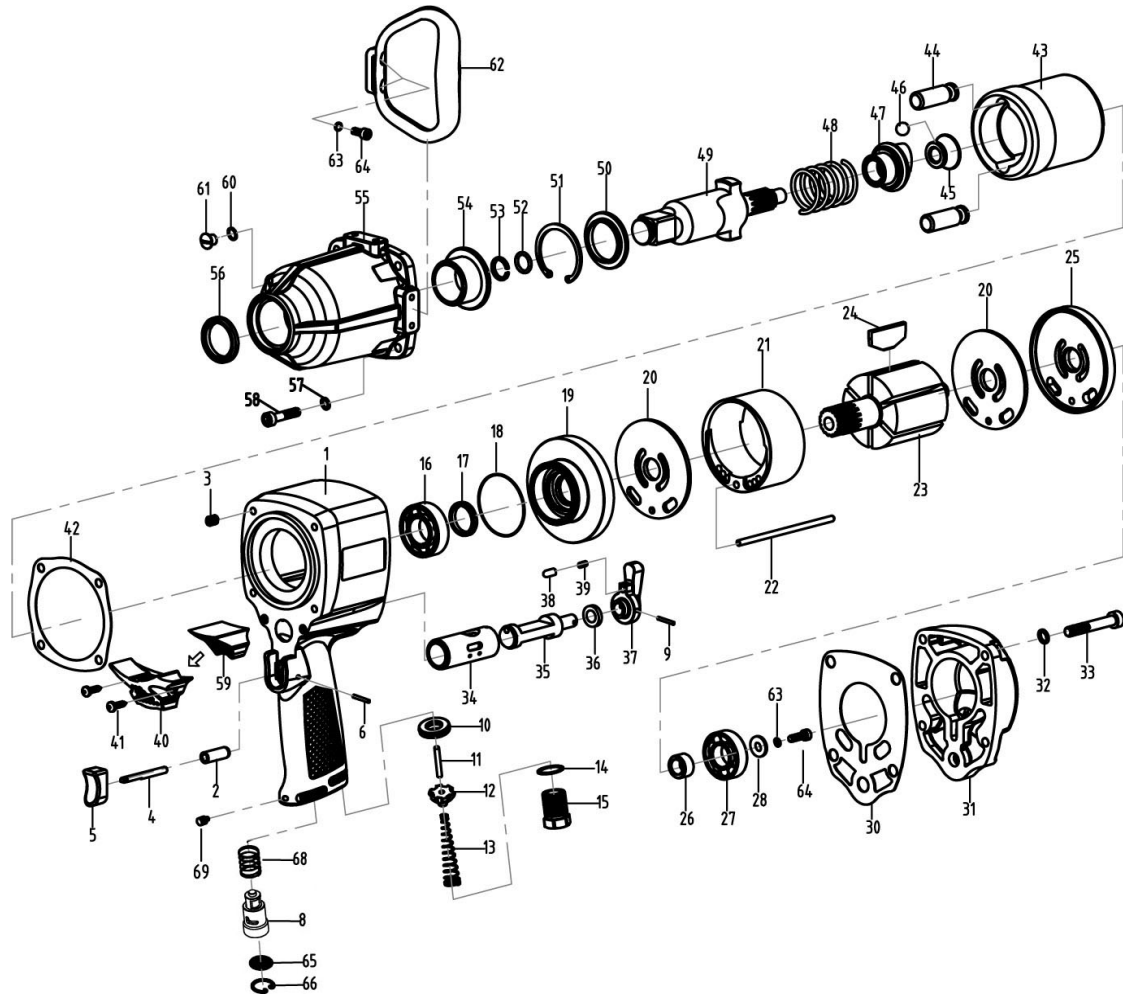

# A-1250

# 3/4" IMPACT WRENCH (PIN CLUTCH)

## PARTS LIST

No.	Parts No.	Description	Q'ty
1	SPA1250-01	Housing Assy [Incl. 2, 3(4), 34]	1
5	SPA1250-05	Trigger Set [Incl. 4]	1
6	SPA1250-06	Switch Pin	1
8	SPA1250-08	Exhaust Screw	1
9	SPA1250-09	Pin	1
10	SPA1250-10	Oil Seal	1
12	SPA1250-12	Throttle Valve [Incl. 11]	1
13	SPA1250-13	Valve Spring	1
14	SPA1250-14	Washer	1
15	SPA1250-15	Air Inlet	1
16	SPA1250-16	Bearing	1
17	SPA1250-17	Oil Seal	1
18	SPA1250-18	O-Ring	1
19	SPA1250-19	Front Plate	1
20	SPA1250-20	Plate	2
21	SPA1250-21	Cylinder	1
22	SPA1250-22	Pin	1
23	SPA1250-23	Rotor	1
24	SPA1250-24	Rotor Blade	6
25	SPA1250-25	Rear Plate	1
26	SPA1250-26	Bushing	1
27	SPA1250-27	Bearing	1
28	SPA1250-28	Washer	1
30	SPA1250-30	Gasket	1
31	SPA1250-31	Rear Cover	1
32	SPA1250-32	Washer	4
33	SPA1250-33	Screw	4
35	SPA1250-35	Reverse Valve	1
36	SPA1250-36	Washer	1
37	SPA1250-37	Reverse Switch	1
38	SPA1250-38	Sleeve	1

No.	Parts No.	Description	Q'ty
39	SPA1250-39	Spring	1
40	SPA1250-40	Exhaust Cover	1
41	SPA1250-41	Screw	2
42	SPA1250-42	Seal Plate	1
43	SPA1250-43	Hammer Cage	1
44	SPA1250-44	Hammer Pin	2
45	SPA1250-45	Cam Seat	1
46	SPA1250-46	Steel Ball	1
47	SPA1250-47	Drive Cam	1
48	SPA1250-48	Spring	1
49	SPA1250-49	Anvil	1
50	SPA1250-50	Washer	1
51	SPA1250-51	Retainer Ring	1
52	SPA1250-52	O-Ring	1
53	SPA1250-53	Retainer Ring	1
54	SPA1250-54	Bushing	1
55	SPA1250-55	Hammer Housing	1
56	SPA1250-56	Oil Seal	1
57	SPA1250-57	Washer	4
58	SPA1250-58	Screw	4
59	SPA1250-59	Muffler Material	1
60	SPA1250-60	Washer	1
61	SPA1250-61	Screw	1
62	SPA1250-62	Handle	1
63	SPA1250-63	Washer	3
64	SPA1250-64	Screw	3
65	SPA1250-65	Mesh Filter	1
66	SPA1250-66	Retainer Ring	1
68	SPA1250-68	Spring	1
69	SPA1250-69	Screw	1