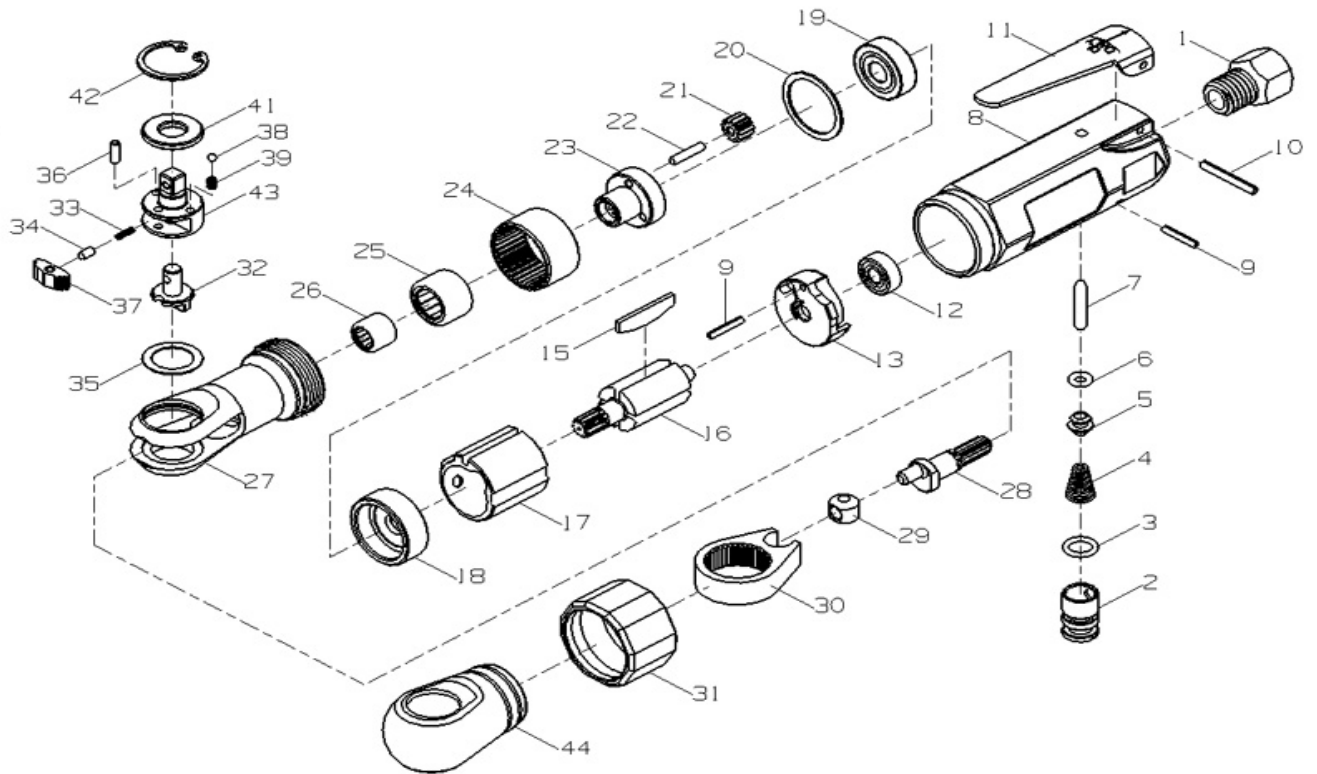

B2314 (1/4") / B2338 (3/8")
 B2314 (1/4") AIR RATCHET WRENCH
 B2338 (3/8") AIR RATCHET WRENCH

No.	Parts No.	Description	Q'ty
1	B23145555-01	Air Inlet Bushing	1
2	B23145555-02	Regulator	1
3	B23145555-03	O-Ring	1
4	B23145555-04	Valve Spring	1
5	B23145555-05	Throttle Valve	1
6	B23145555-06	O-Ring	1
7	B23145555-07	Valve Plunger	1
8	B23145555-08	Motor Housing	1
9	B23145555-09	Pin	2
10	B23145555-10	Lever Pin	1
11	B23145555-11	Throttle Lever	1
12	B23145555-12	Ball Bearing	1
13	B23145555-13	Rear End Plate	1
15	B23145555-15	Rotor Blade	4
16	B23145555-16	Rotor	1
17	B23145555-17A	Cylinder (P.M.)	1
17	B23145555-17B	Cylinder (Steel)	1
18	B23145555-18	Front End Plate	1
19	B23145555-19	Ball Bearing	1
20	B23145555-20	Washer	1
21	B23145555-21	Gear	3
22	B23145555-22	Pin	3
23	B23145555-23	Gear Plate	1
24	B23145555-24	Ring Gear	1

No.	Parts No.	Description	Q'ty
25	B23145555-25	Needle Bearing	1
26	B23145555-26	Needle Bearing	1
27	B23145555-27	Ratchet Housing	1
28	B23145555-28	Crank Shaft	1
29	B23145555-29	Drive Bushing	1
30	B23145555-30	Yoke	1
31	B23145555-31	Lock Nut	1
32	B23145555-32	Reverse Button	1
33	B23145555-33	Spring	1
34	B23145555-34	Lock Pin	1
35	B23145555-35	Washer	1
36	B23145555-36	Pin	1
37	B23145555-37	Ratchet Pawl	1
38	B23145555-38	Steel Ball	2
39	B23145555-39	Spring	2
41	B23145555-41	1/4" Thrust Washer	1
41	B23385555A-41	3/8" Thrust Washer	1
42	B23145555-42	Retaining Ring	1
43	B23145555-43	1/4" Ratchet Anvil	1
43	B23385555A-43	3/8" Ratchet Anvil	1
44	B23145555-44	Boot	1
Opt.	B23145555-43K	1/4" Anvil Kit (Incl. 32-39, 41-43)	
Opt.	B23385555A-43K	3/8" Anvil Kit (Incl. 32-39, 41-43)	