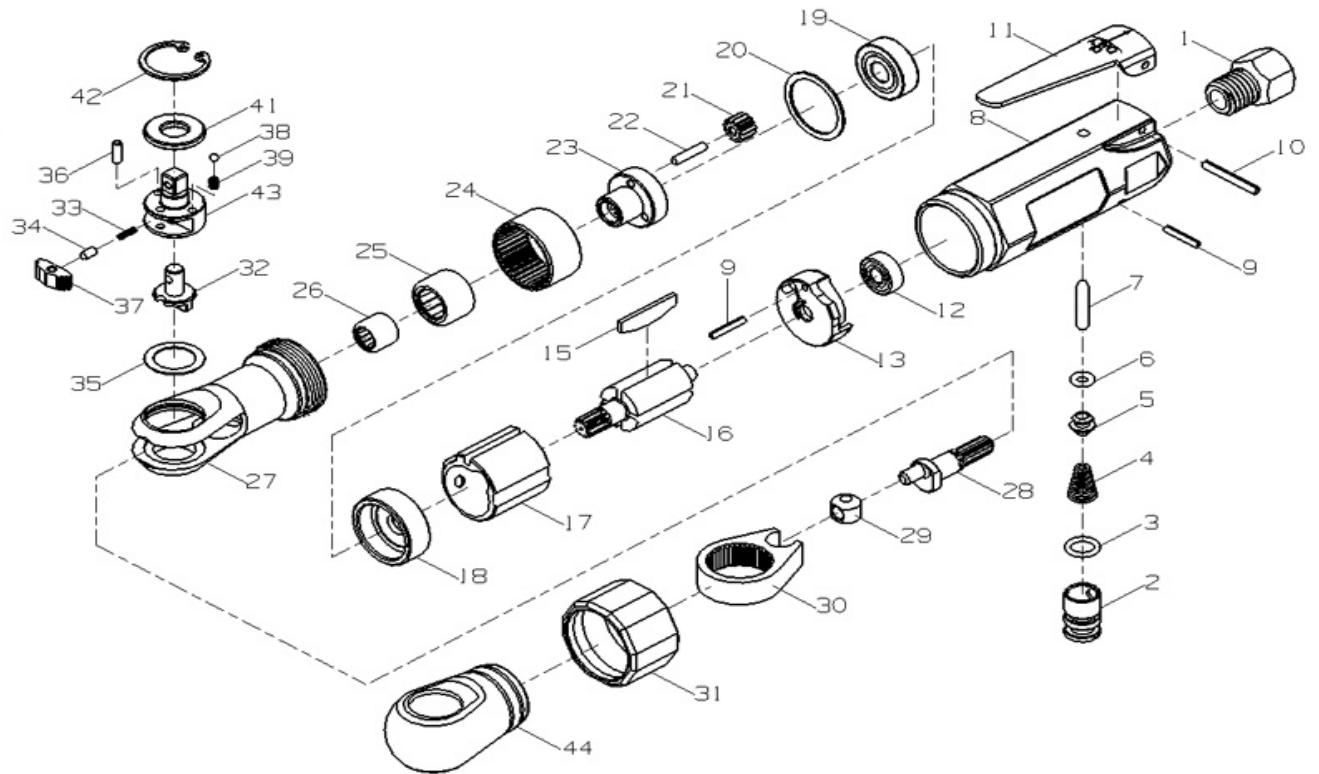

B2314 (1/4") / B2338 (3/8")
 B2314 (1/4") AIR RATCHET WRENCH
 B2338 (3/8") AIR RATCHET WRENCH

No.	Parts No.	Description	Q'ty
1	B23145555-01	Air Inlet Bushing	1
2	B23145555-02	Regulator	1
3	B23145555-03	O-Ring	1
4	B23145555-04	Valve Spring	1
5	B23145555-05	Throttle Valve	1
6	B23145555-06	O-Ring	1
7	B23145555-07	Valve Plunger	1
8	B23145555-08	Motor Housing	1
9	B23145555-09	Pin	2
10	B23145555-10	Lever Pin	1
11	B23145555-11	Throttle Lever	1
12	B23145555-12	Ball Bearing	1
13	B23145555-13	Rear End Plate	1
15	B23145555-15	Rotor Blade	4
16	B23145555-16	Rotor	1
17	B23145555-17A	Cylinder (P.M.)	1
17	B23145555-17B	Cylinder (Steel)	1
18	B23145555-18	Front End Plate	1
19	B23145555-19	Ball Bearing	1
20	B23145555-20	Washer	1
21	B23145555-21	Gear	3
22	B23145555-22	Pin	3
23	B23145555-23	Gear Plate	1
24	B23145555-24	Ring Gear	1

No.	Parts No.	Description	Q'ty
25	B23145555-25	Needle Bearing	1
26	B23145555-26	Needle Bearing	1
27	B23145555-27	Ratchet Housing	1
28	B23145555-28	Crank Shaft	1
29	B23145555-29	Drive Bushing	1
30	B23145555-30	Yoke	1
31	B23145555-31	Lock Nut	1
32	B23145555-32	Reverse Button	1
33	B23145555-33	Spring	1
34	B23145555-34	Lock Pin	1
35	B23145555-35	Washer	1
36	B23145555-36	Pin	1
37	B23145555-37	Ratchet Pawl	1
38	B23145555-38	Steel Ball	2
39	B23145555-39	Spring	2
41	B23145555-41	1/4" Thrust Washer	1
41	B23385555A-41	3/8" Thrust Washer	1
42	B23145555-42	Retaining Ring	1
43	B23145555-43	1/4" Ratchet Anvil	1
43	B23385555A-43	3/8" Ratchet Anvil	1
44	B23145555-44	Boot	1
Opt.	B23145555-43K	1/4" Anvil Kit (Incl. 32-39, 41-43)	
Opt.	B23385555A-43K	3/8" Anvil Kit (Incl. 32-39, 41-43)	