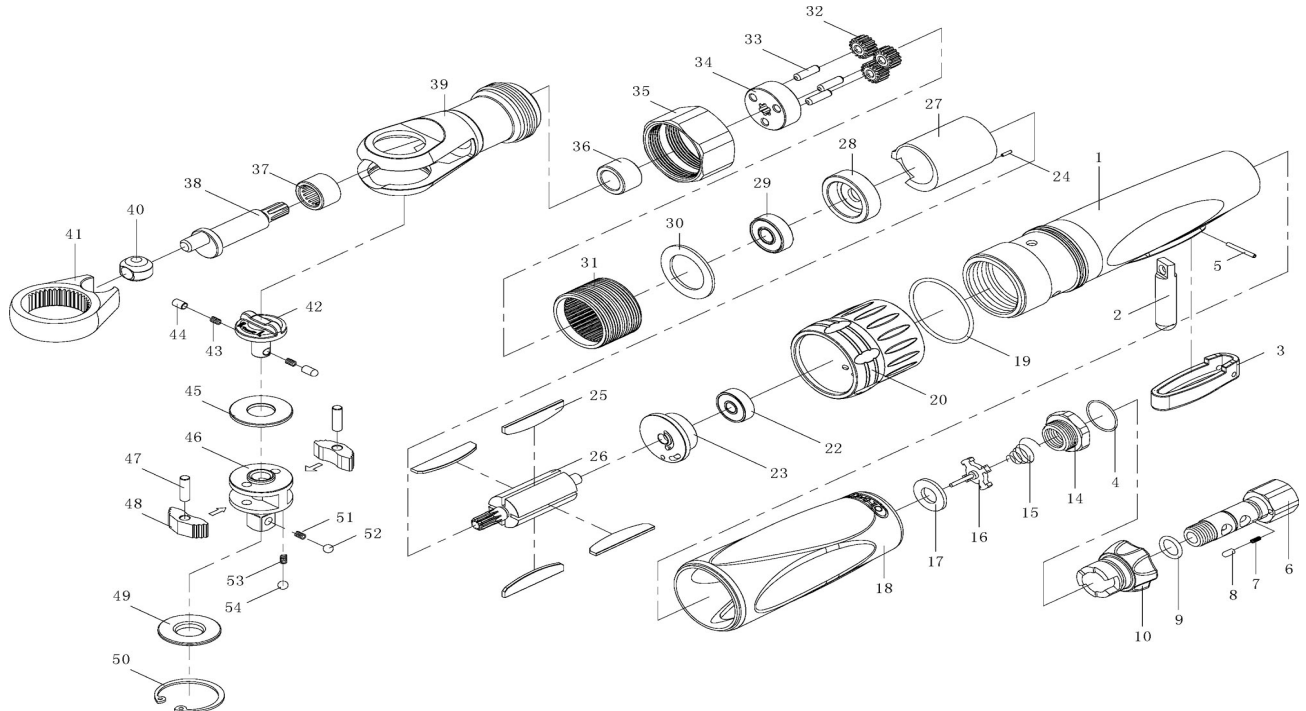

B-2538 B-2512

B-2538 3/8" AIR RATCHET WRENCH

B-2512 1/2" AIR RATCHET WRENCH

No.	Parts No.	Description	Q'ty
1	B2512M3002-01	Motor Housing	1
2	B2512M3002-02	Valve Stem	1
3	B2512M3002-03	Throttle	1
4	B2512M3002-04	O-Ring	1
5	B2512M3002-05	Pin	1
6	B2512M3002-06	Air Inlet	1
7	B2512M3002-07	Spring	1
8	B2512M3002-08	Lock Pin	1
9	B2512M3002-09	O-Ring	1
10	B2512M3002-10	Valve Plug	1
14	B2512M3002-14	Cap	1
15	B2512M3002-15	Spring	1
16	B2512M3002-16	Throttle Valve	1
17	B2512M3002-17	Valve Seat	1
18	B2512M3002-18	Plastic Grip	1
19	B2512M3002-19	O-Ring	1
20	B2512M3002-20	Exhaust Deflector	1
22	B2512M3002-22	Bearing	1
23	B2512M3002-23	Rear Plate	1
24	B2512M3002-24	Pin	1
25	B2512M3002-25	Rotor Blade	4
26	B2512M3002-26	Rotor	1
27	B2512M3002-27	Cylinder	1
28	B2512M3002-28	Front Plate	1
29	B2512M3002-29	Bearing	1

No.	Parts No.	Description	Q'ty
30	B2512M3002-30	Washer	1
31	B2512M3002-31	Thread Ring Gear	1
32	B2512M3002-32	Gear	3
33	B2512M3002-33	Pin	3
34	B2512M3002-34	Gear Plate	1
35	B2512M3002-35	Locking Nut	1
36	B2512M3002-36	Bushing	1
37	B2512M3002-37	Needle Bearing	1
38	B2512M3002-38	Ratchet Pawl	1
39	B2512M3002-39	Ratchet Housing	1
40	B2512M3002-40	Drive Bushing	1
41	B2512M3002-41	Ratchet Voke	1
42	B2512M3002-42	Reverse Switch	1
43	B2512M3002-43	Spring	2
44	B2512M3002-44	Sleeve	2
45	B2512M3002-45	Washer	1
46	B2538M3003-46	3/8" Ratchet Anvil (Incl. 51,52) [B-2538]	1
	B2512M3002-46	1/2" Ratchet Anvil (Incl. 51,52) [B-2512]	1
47	B2512M3002-47	Pin	2
48	B2512M3002-48	Ratchet Pawl	2
	B2538M3003-49	Washer [B-2538]	1
49	B2512M3002-49	Washer [B-2512]	1
50	B2512M3002-50	Retainer Ring	1
53	B2512M3002-53	Spring	2
54	B2512M3002-54	Steel Ball	2