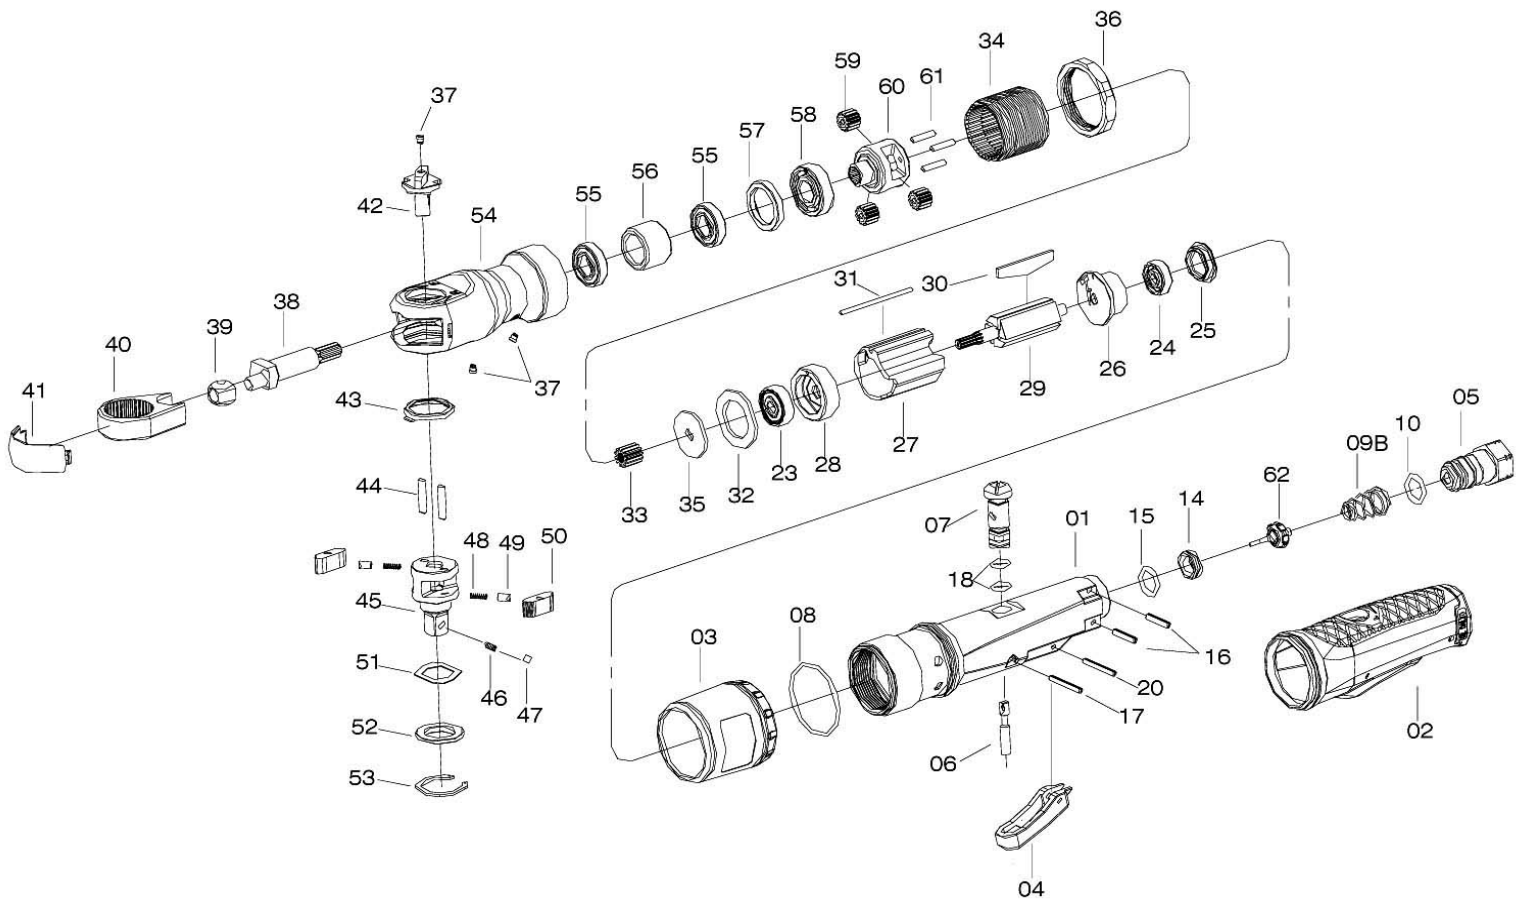

B-3038 3/8" SUPER DUTY AIR RATCHET WRENCH

B-3012 1/2" SUPER DUTY AIR RATCHET WRENCH

PART LIST

No	Part No	Description	Q'ty
01	B303855520-01	Motor Housing	1
02	B303855520-02	Composite Outer Housing	1
03	B303855520-03	Exhaust Deflector	1
04	B303855520-04	Trigger	1
05	B303855520-05	Inlet Bushing	1
06	B303855520-06	Throttle Valve Plunger	1
07	B303855520-07	Power Regulator	1
08	B303855520-08	O-Ring	1
09B	B303855520-09B	Throttle Valve Spring	1
10	B303855520-10	O-Ring	1
14	B303855520-14	Throttle Valve Bushing	1
15	B303855520-15	O-Ring	1
16	B303855520-16	Spring Pin	2
17	B303855520-17	Spring Pin	1
18	B303855520-18	O-Ring	2
20	B303855520-20	Spring Pin	1
23	B303855520-23	Bearing	1
24	B303855520-24	Bearing	1
25	B303855520-25	End Cap	1
26	B303855520-26	Rear End Plate	1
27	B303855520-27	Cylinder	1
28	B303855520-28	Front End Plate	1
29	B303855520-29	Rotor	1
30	B303855520-30	Vane Packet	4
31	B303855520-31	Cylinder Dowel	1
32	B303855520-32	Spacer	1
33	B303855520-33	Inner Gear	1
34	B303855520-34	Internal Gear	1