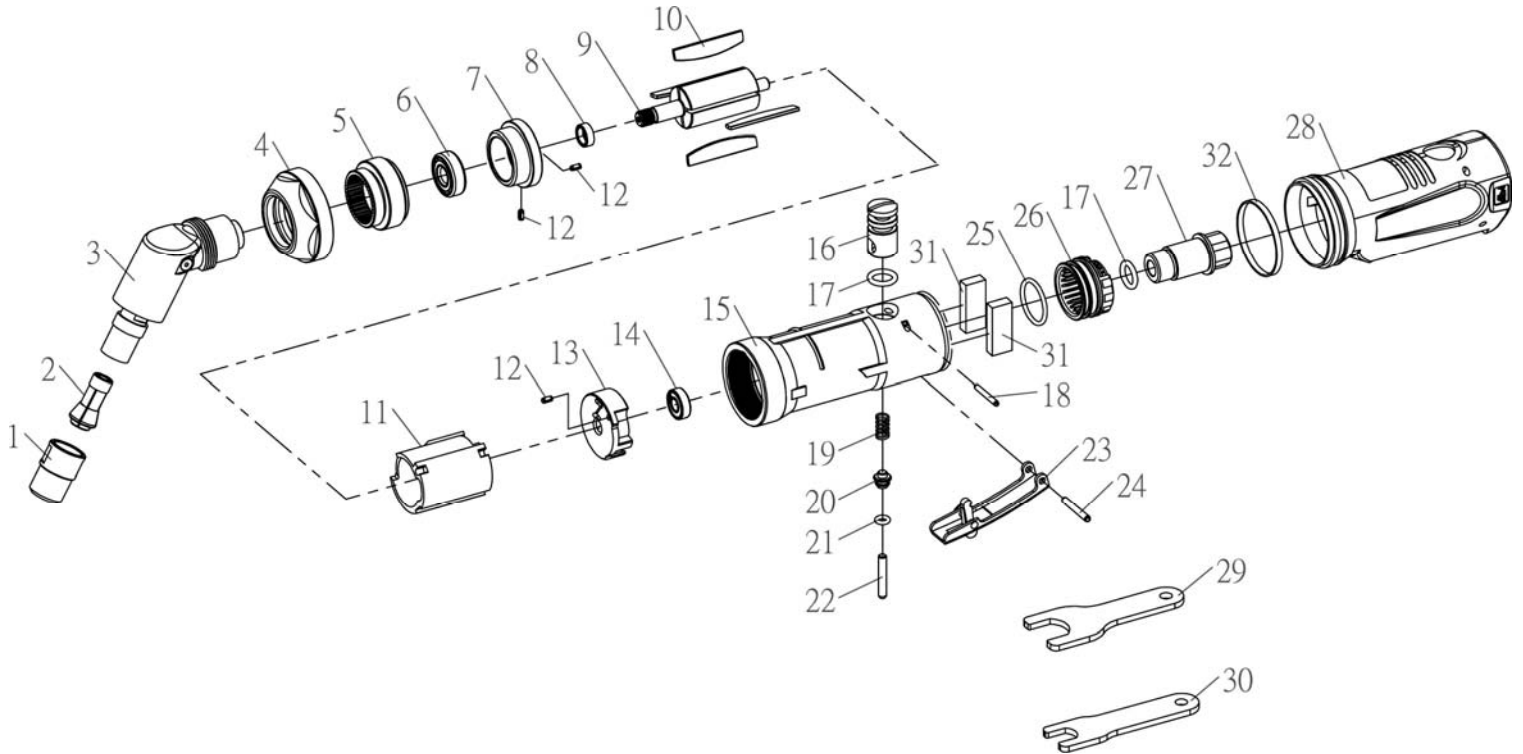

## 1/4"(6MM) 115° AIR ANGLE DIE GRINDER

### PARTS LIST

No.	Parts No.	Description	Q'ty	No.	Parts No.	Description	Q'ty
1	I6645M5044-01	Collet Nut	1	17	I6645M5044-17	O-Ring (ID 9.8x2.4)	2
2	I6645M5044-02A	1/4" Collet	1	18	I6645M5044-18	Spring Pin (Φ2.5x20)	1
	I6645M5044-02B	6mm Collet	1	19	I6645M5044-19	Valve Spring	1
3	I6645M5044-03	Planet Carrier Ass'y	1	20	I6645M5044-20	Throttle Valve	1
4	I6645M5044-04	Coupling Nut	1	21	I6645M5044-21	O-Ring (ID 3.8x1.9)	1
5	I6645M5044-05	Lock Ring	1	22	I6645M5044-22	Valve Shaft	1
6	I6645M5044-06	Ball Bearing	1	23	I6645M5044-23	Safety Lever Ass'y	1
7	I6645M5044-07	Front End Plate	1	24	I6645M5044-24	Spring Pin (Φ3x22)	1
8	I6645M5044-08	Bearing Spacer	1	25	I6645M5044-25	O-Ring (S022.4)	1
9	I6645M5044-09	Rotor	1	26	I6645M5044-26	Exhaust Sleeve	1
10	I6645M5044-10	Rotor Blade	4	27	I6645M5044-27	Inlet Bushing	1
11	I6645M5044-11	Cylinder	1	28	I6645M5044-28	Housing Cover	1
12	I6645M5044-12	Spring Pin (Φ2.5x3)	3	29	I6645M5044-29	Spanner Wrench Set (17mm)	1
13	I6645M5044-13	Rear End Plate	1	30	I6645M5044-30	Spanner Wrench Set (11mm)	1
14	I6645M5044-14	Ball Bearing (696ZZ)	1	31	I6645M5044-31	Muffler	2
15	I6645M5044-15	Housing	1	32	I6645M5044-32	"O" Rubber Band	1
16	I6645M5044-16	Valve Screw	1				